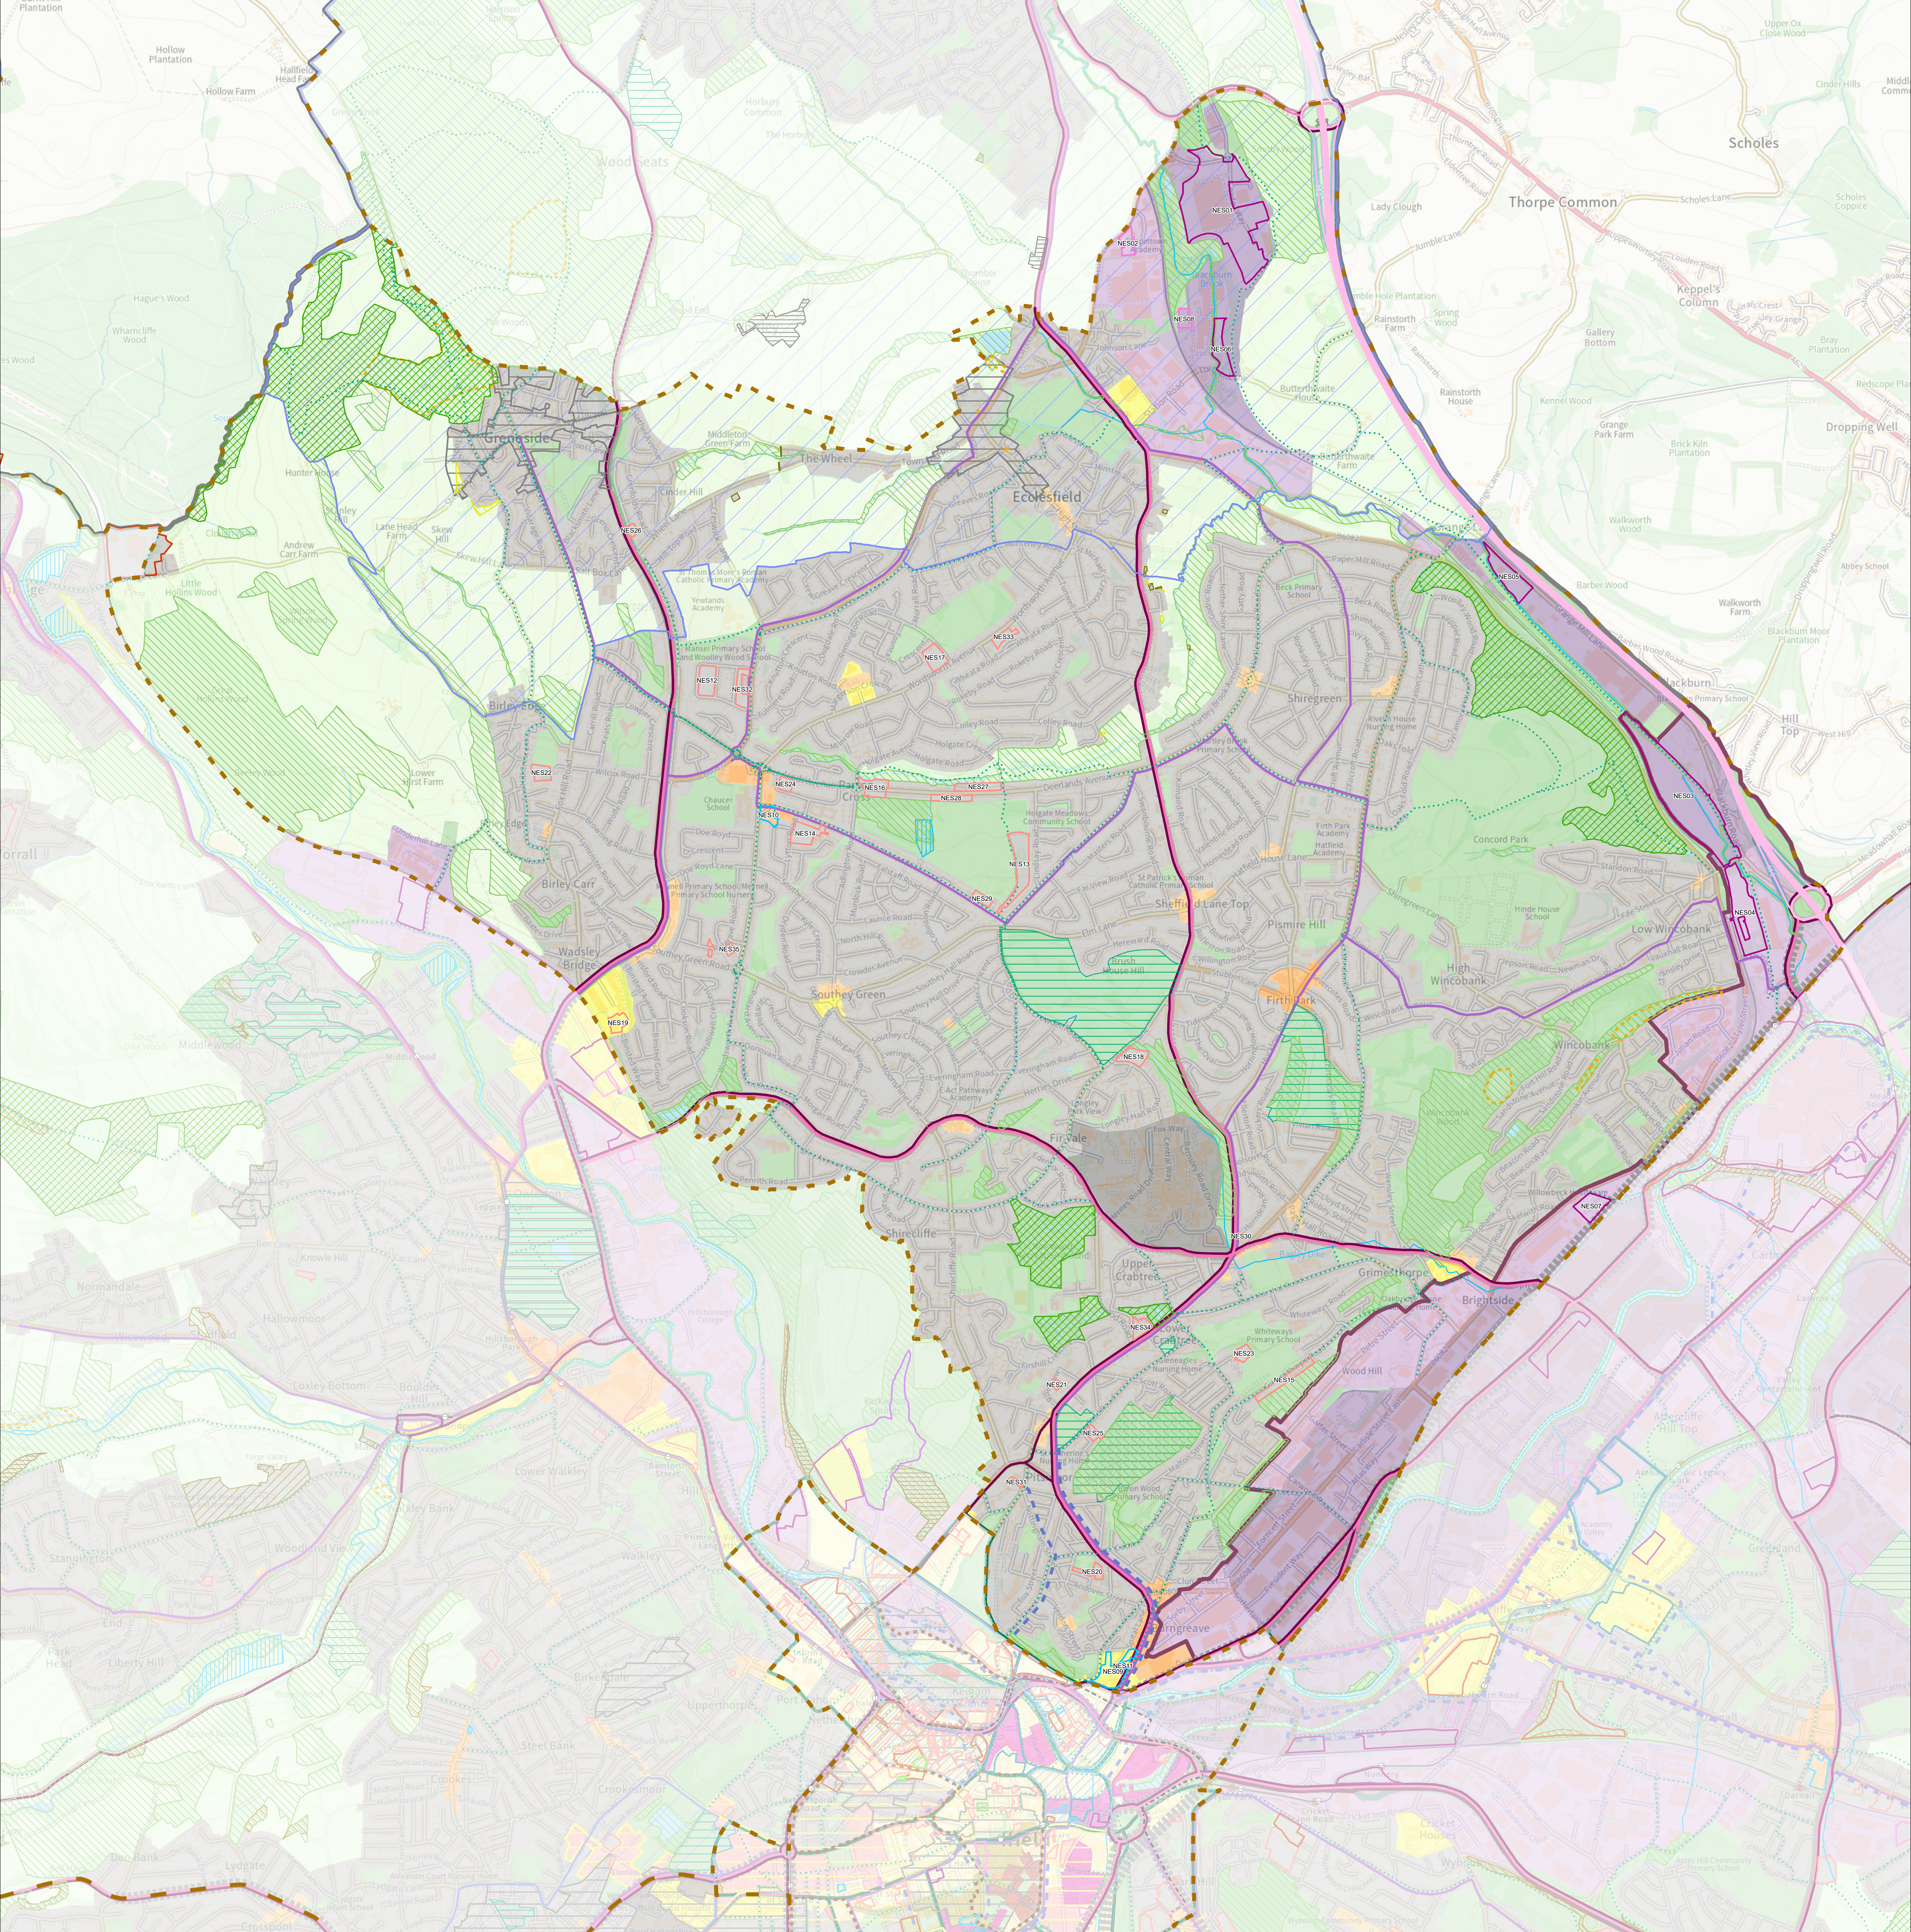

Other designations

- Larger Wind Turbine Location
- Catalyst Site
- Priority Location
- Innovation District
- Olympic Legacy Park
- Biological Site of Special Scientific Interest
- Geological Site of Special Scientific Interest
- Local Nature Reserve
- Local Wildlife Site
- Local Geological Site
- Local Green Space
- Scheduled Monument
- Conservation Area
- Historic Park, Garden or Cemetery
- Green Belt Village or Substantially Developed Road Frontage
- Addition to the Green Belt
- Removal from the Green Belt
- Night-time Quiet Area
- Area suitable for Purpose Built Student Accommodation
- Safeguarded for Flood Storage
- Main river
- Waterway